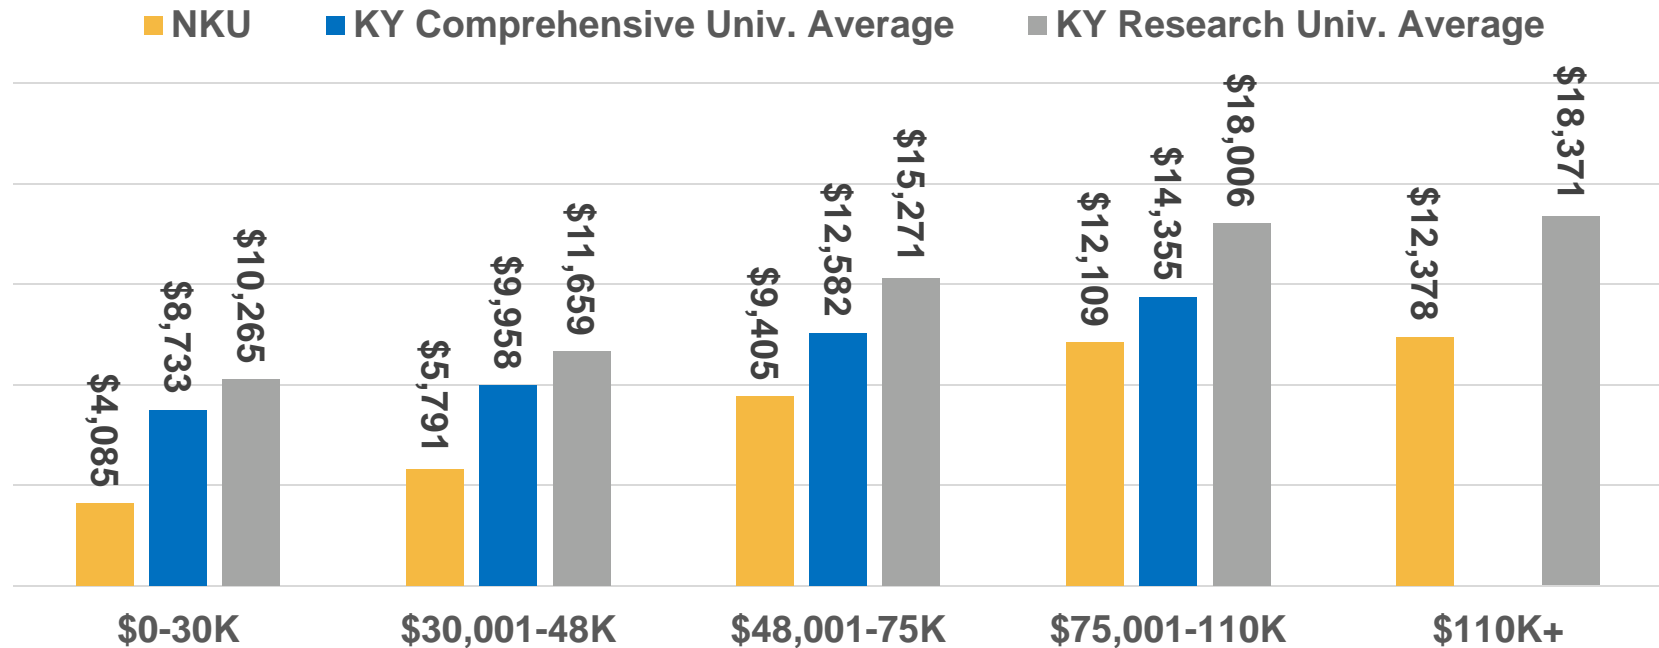

# Net Price by Family Income

*At NKU, the net price for students in the lowest income bracket is 1/3 the cost for students in the highest.*

2014-2015 NKU Net Price by Family Income Compared to Other KY University Averages

Data source: College Scorecard via IPEDS

KY Comprehensive Univ. Average includes Morehead State, Murray State, Eastern KY Univ., & Western KY Univ.

Because data for some schools in the \$100K+ family income were unavailable, an average could not be calculated.